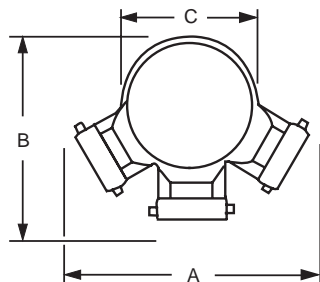

Dimensions

Size	A	B	C
4" x 2½" x 2½" x 2½"	13¾"	10½"	5"
6" x 2½" x 2½" x 2½"	13¾"	10½"	7½"

bottom outlet

Outlet Female NPT Thread	(3) Inlets Female NST (NH) Thread	Branding	Cast Brass Part #
4"	2½"	AutoSprinkler No Branding	90TCS4025F 90TCS4025F-NB
6"	2½"	AutoSprinkler No Branding	90TCS6025F 90TCS6025F-NB

Dimensions

Size	A	B	C
4" x 2½" x 2½" x 2½"	14½"	11½"	7⅝"
6" x 2½" x 2½" x 2½"	14½"	11½"	7⅝"

- special threads, branding and finishes are available, consult Dixon® for information
- replacement swivels can be ordered on page 792