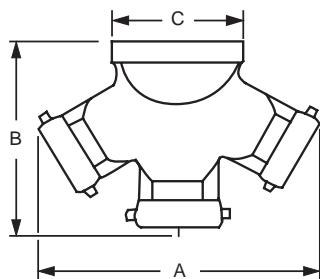

Triple Clapper Siamese Connections

Features:

- branding: see below
- finishes: -P polished or -C polished chrome plated
- maximum operating pressure: **175 PSI at 70°F (21°C)**

Fire Fittings & Accessories

polished

back outlet

Outlet Female NPT Thread	(3) Inlets Female NST (NH) Thread	Branding	Cast Brass Part #
4"	2½"	AutoSprinkler StandPipe No Branding	TCS4025F TCS4025F-SP TCS4025F-NB
6"	2½"	AutoSprinkler StandPipe No Branding	TCS6025F TCS6025F-SP TCS6025F-NB

Dimensions

Size	A	B	C
4" x 2½" x 2½" x 2½"	13¾"	10½"	5"
6" x 2½" x 2½" x 2½"	13¾"	10½"	7½"

bottom outlet

Outlet Female NPT Thread	(3) Inlets Female NST (NH) Thread	Branding	Cast Brass Part #
4"	2½"	AutoSprinkler No Branding	90TCS4025F 90TCS4025F-NB
6"	2½"	AutoSprinkler No Branding	90TCS6025F 90TCS6025F-NB

Dimensions

Size	A	B	C
4" x 2½" x 2½" x 2½"	14½"	11½"	7⅝"
6" x 2½" x 2½" x 2½"	14½"	11½"	7⅝"

- special threads, branding and finishes are available, consult Dixon® for information
- replacement swivels can be ordered on page 792