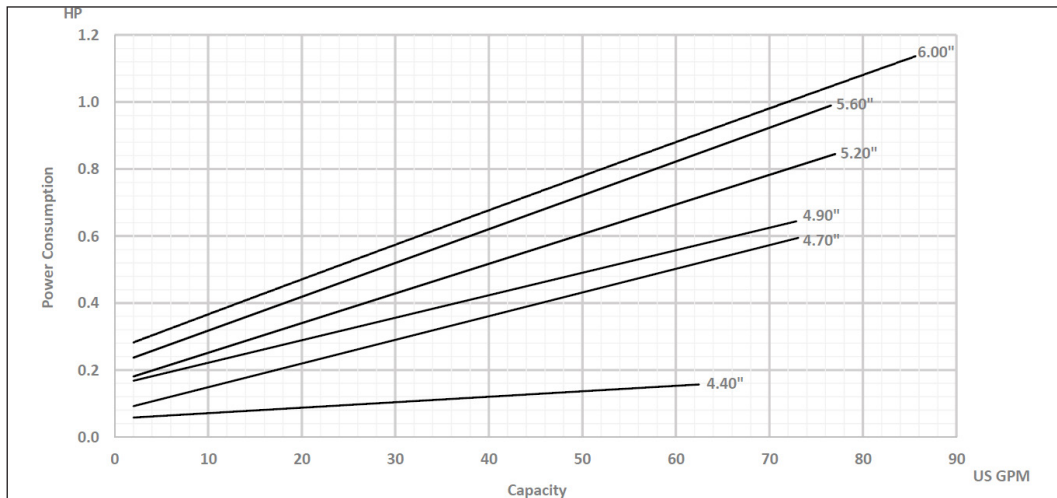

The Right Connection®

ExD-Series Centrifugal Pump Capacity Curve

Model: ExD 120 [1750RPM, Inlet-2.0" Outlet-1.5"]

Dixon Sanitary

N25 W23040 Paul Road • Pewaukee, WI 53072

ph: 800.789.1718 • 262.513.6900 • fx: 800.789.4046 • 262.513.4904