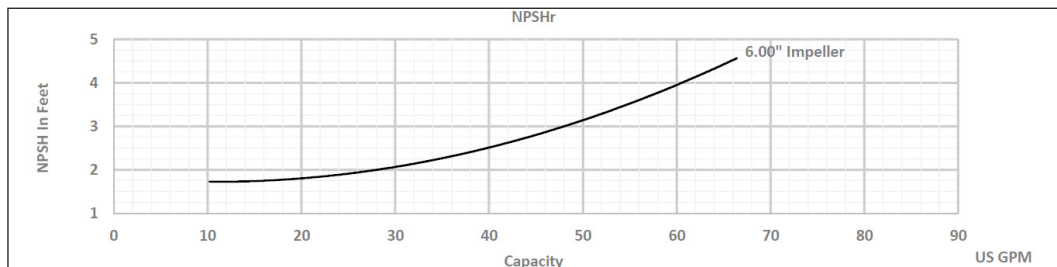

The Right Connection®

ExD-Series Centrifugal Pump Capacity Curve

Model: ExD 120 [1750RPM, Inlet-2.0" Outlet-1.5"]

Dixon Sanitary

N25 W23040 Paul Road • Pewaukee, WI 53072

ph: 800.789.1718 • 262.513.6900 • fx: 800.789.4046 • 262.513.4904