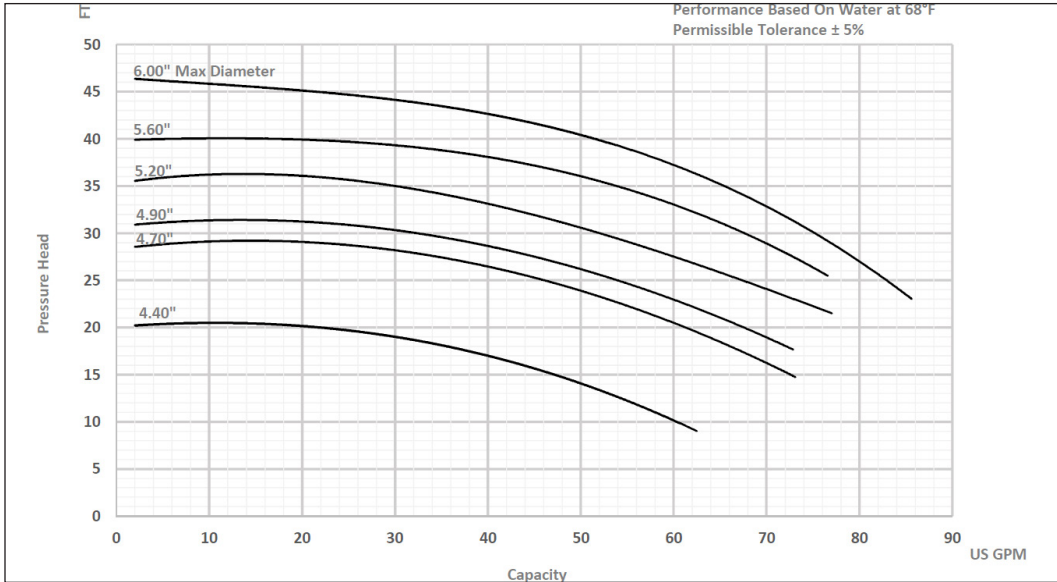

The Right Connection®

ExD-Series Centrifugal Pump Capacity Curve

Model: ExD 120 [1750RPM, Inlet-2.0" Outlet-1.5"]

Dixon Sanitary

N25 W23040 Paul Road • Pewaukee, WI 53072

ph: 800.789.1718 • 262.513.6900 • fx: 800.789.4046 • 262.513.4904